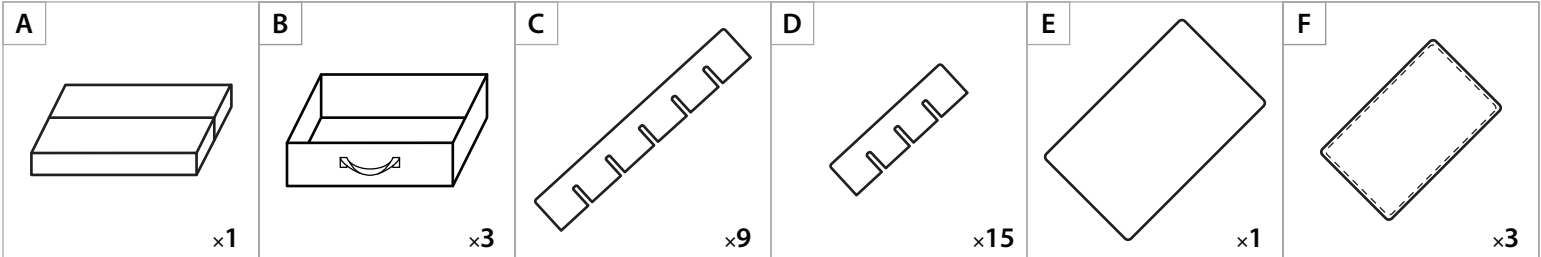

ORNAMENT BOX WITH DRAWERS - 3" SIZE

MODEL #: SB-10496-VT

MADE EXCLUSIVELY FOR

Rollier Hardware, Inc
DBA. 612 Vermont®
600 Washington Rd.
Pittsburgh, PA 15228

IMPORTANT, RETAIN FOR FUTURE REFERENCE: READ CAREFULLY

For assistance with assembly or for replacement parts, please contact us:
www.612vermont.com | customerservice@612vermont.com

This product is manufactured by Village Lighting Co.

PLEASE LAY OUT ALL PARTS AND READ INSTRUCTIONS PRIOR TO ASSEMBLY