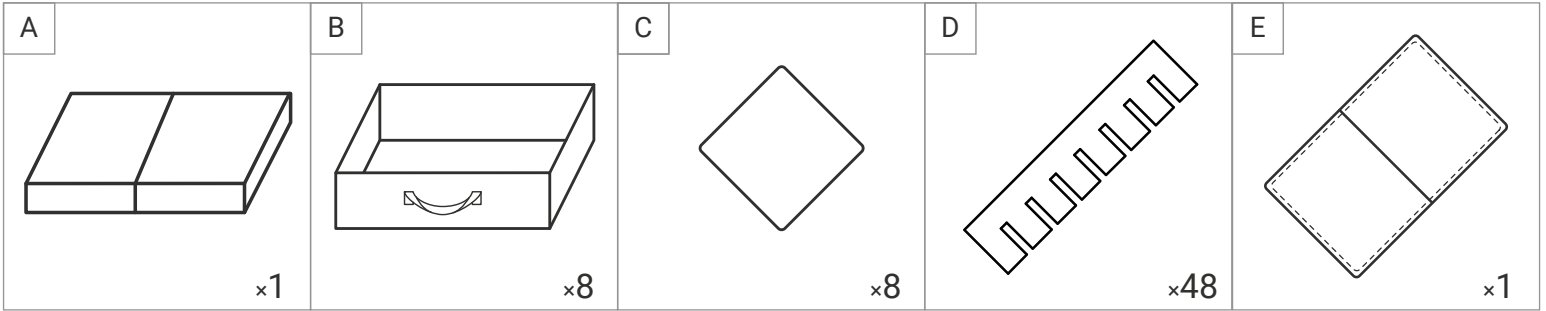

EIGHT TRAY ORNAMENT BOX WITH DRAWERS - 3"

MODEL #: SB-40043-VT

MADE EXCLUSIVELY FOR

Rollier Hardware, Inc
DBA. 612 Vermont
600 Washington Rd.
Pittsburgh, PA 15228

IMPORTANT, RETAIN FOR FUTURE REFERENCE: READ CAREFULLY

For assistance with assembly or for replacement parts, please contact us:
www.612vermont.com | Customer.service@612vermont.com

This product is manufactured by Village Lighting Co.

PLEASE LAY OUT ALL PARTS AND READ INSTRUCTIONS PRIOR TO ASSEMBLY