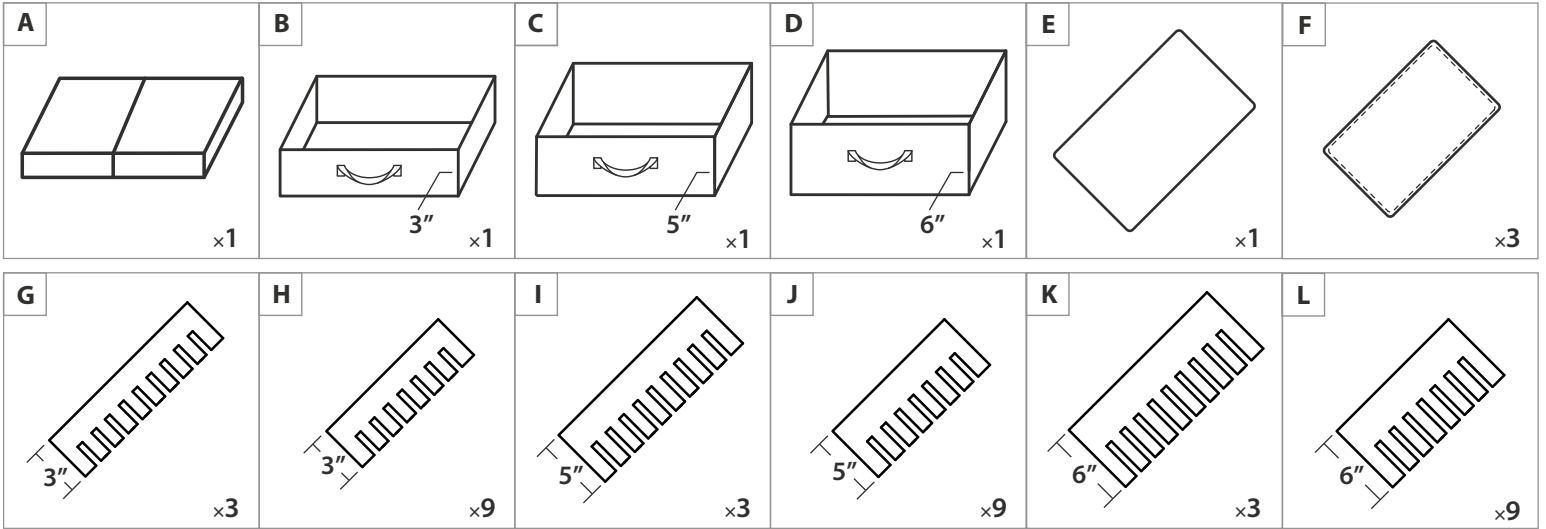

SLIM ORNAMENT BOX

MODEL #: SB-40061-VT

IMPORTANT, RETAIN FOR FUTURE REFERENCE: READ CAREFULLY

For assistance with assembly or for replacement parts, please contact us:
www.612vermont.com | customerservice@612vermont.com

This product is manufactured by Village Lighting Co.

MADE EXCLUSIVELY FOR

Rollier Hardware, Inc.
DBA 612 Vermont
600 Washington Rd.
Pittsburgh, PA 15228
1-877-750-0971

PLEASE LAY OUT ALL PARTS AND READ INSTRUCTIONS PRIOR TO ASSEMBLY